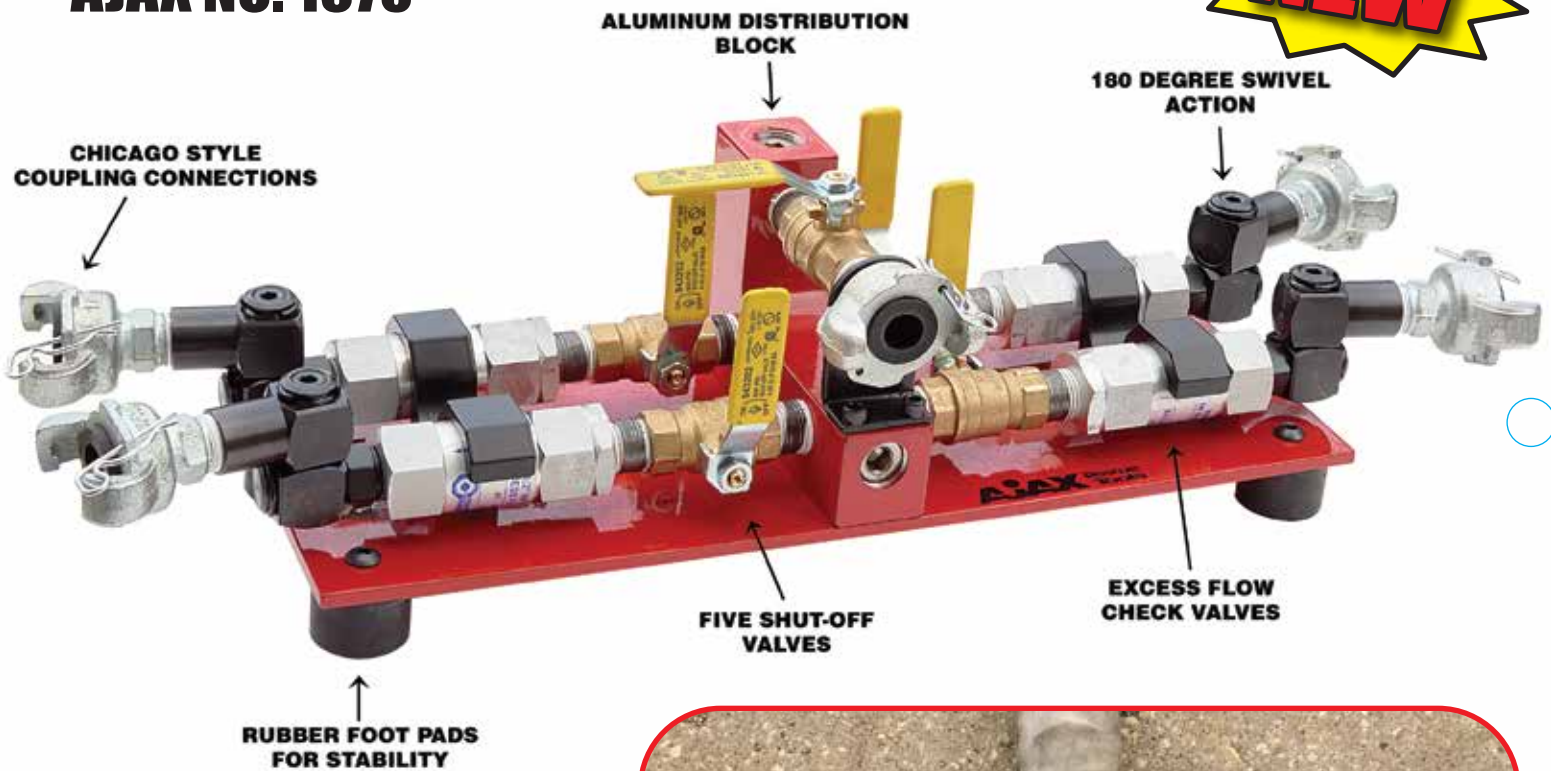

# AJAX 4 PORT AIR MANIFOLD

**AJAX NO. 1970**

**NEW**

## AIR MANIFOLD WITH 4 C.P. COUPLERS

### FEATURES:

- Connections for operating Four Pneumatic Tools simultaneously
- 180 Degree Swivel Capacity
- Excess Flow Safety Check Valves (4)
- Individual Shut Off Valves (5)
- Aluminum Distribution Block with Handle
- Rubber Foot Pads for Stability

**3/4" up to 3" SUPPLY LINE TO MANIFOLD**